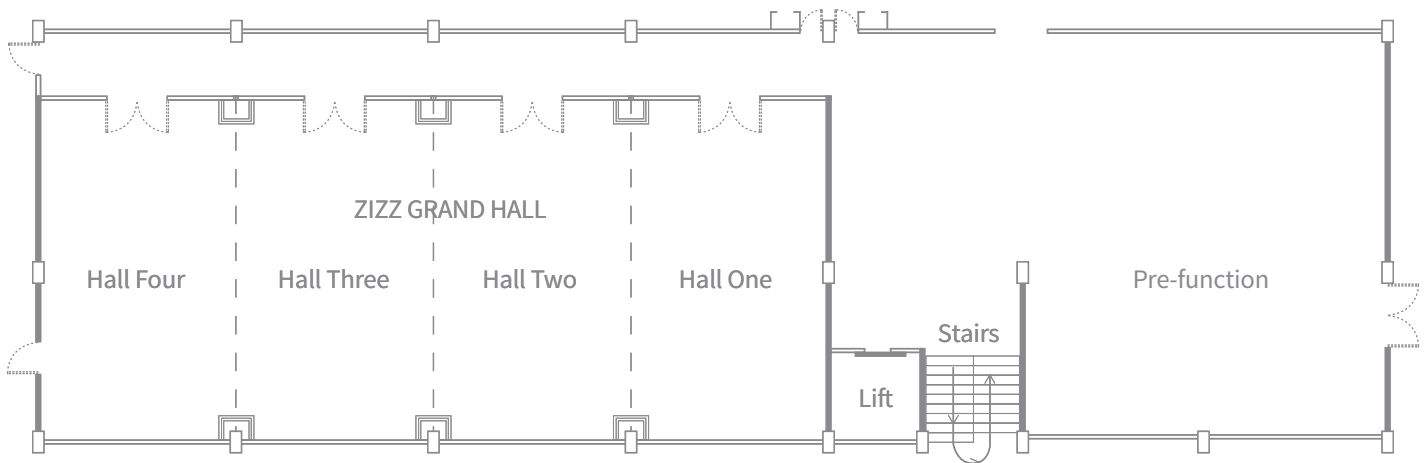

ZIZZ GRAND HALL 249 sqm

Choosing our Zizz Grand Hall is the perfect start. This high-ceilinged space can seat 167 persons in classroom set up, 324 persons in theatre set up, or 223 at round tables. Zizz Grand Hall can be split into four equal and separate halls. These four halls are perfect for smaller board meetings; group training sessions or similar events.

Zizz Grand Hall also features a 195sqm pre-function area right before the entrance of the hall.

Facilities:

- LCD Projector
- Basic stationary
- Flipchart
- Sound system
- Free WiFi access

MEETING SPACES	TOTAL SPACE (sqm)	DIMENSION		MEETING SPACE CAPACITIES (in pax)					
		L (m)	W (m)	Theatre	Boardroom	Classroom	U-shape	Reception	Round Table
Zizz Grand Hall	249	10.4	24	324	64	167	80	268	223
Hall One	63	10.4	6	81	16	42	20	67	56
Hall Two	63	10.4	6	81	16	42	20	67	56
Hall Three	63	10.4	6	81	16	42	20	67	56
Hall Four	63	10.4	6	81	16	42	20	67	56
Pre-function	195	12.5	15.6	-	-	-	-	-	174

Facilities: All 14 units are twin size King Koil Beds, 32" LED TV, Free Wi-Fi access, Safe Deposit Box, Hot & Cold shower, two bottles of water free daily.

Comfort Garden View Room

15 units 16sqm

Located on the first and second floor, this room offers garden views and the green scenery north of the hotel. Similar to the Comfort Room, this room offers modern facilities as well as a private washroom where you can refresh after a long day out.

Facilities: 5 king size bed configurations & 10 with twin beds, King Koil Beds, 32" LED TV, Free Wi-Fi access, safe deposit box, hot & cold shower, two bottles of water free daily.

Deluxe Zizz Room

1 unit 18sqm